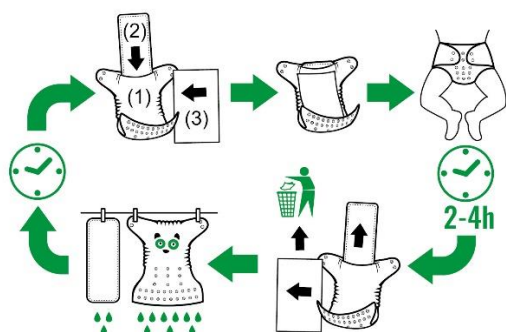

BRAND NAME:

Bambiboo

PRODUCT NAME:

Bambiboo bamboo disposable inserts (tissues, pads)

designed for reusable nappies, perfect also for drying the delicate body of babies and as cloths during feeding

COMPOSITION:

bamboo non-woven fabric

Our packaging should be disposed of in plastic waste containers. Please separate the paper card from the packaging. The paper card should be disposed of in paper waste containers.

Made in China.

INSTRUCTION OF USE (3):

SAFETY INFORMATION:

WARNING: To avoid the risk of suffocation, keep the packaging and inserts out of the reach and sight of children. **CAUTION:** Keep away from any sources of flame or heat. Inserts, like any other article of clothing, burn when exposed to a flame. Disposable product. **EXPIRY DATE:** see packaging.

After use, dispose the disposable pad in the garbage bin.

RESPONSIBLE ENTITY:

SINCO Sp. z o.o.
Bastionowa 11, 94-274 Łódź, Poland
+ 48 577 983 939

ELECTRONIC ADDRESS:

hello@bambiboo.eu
bambiboo.eu

PRODUCER:

SINCO Sp. z o.o.
Bastionowa 11, 94-274 Łódź, Poland
+ 48 577 983 939

ELECTRONIC ADDRESS:

hello@bambiboo.eu
bambiboo.eu